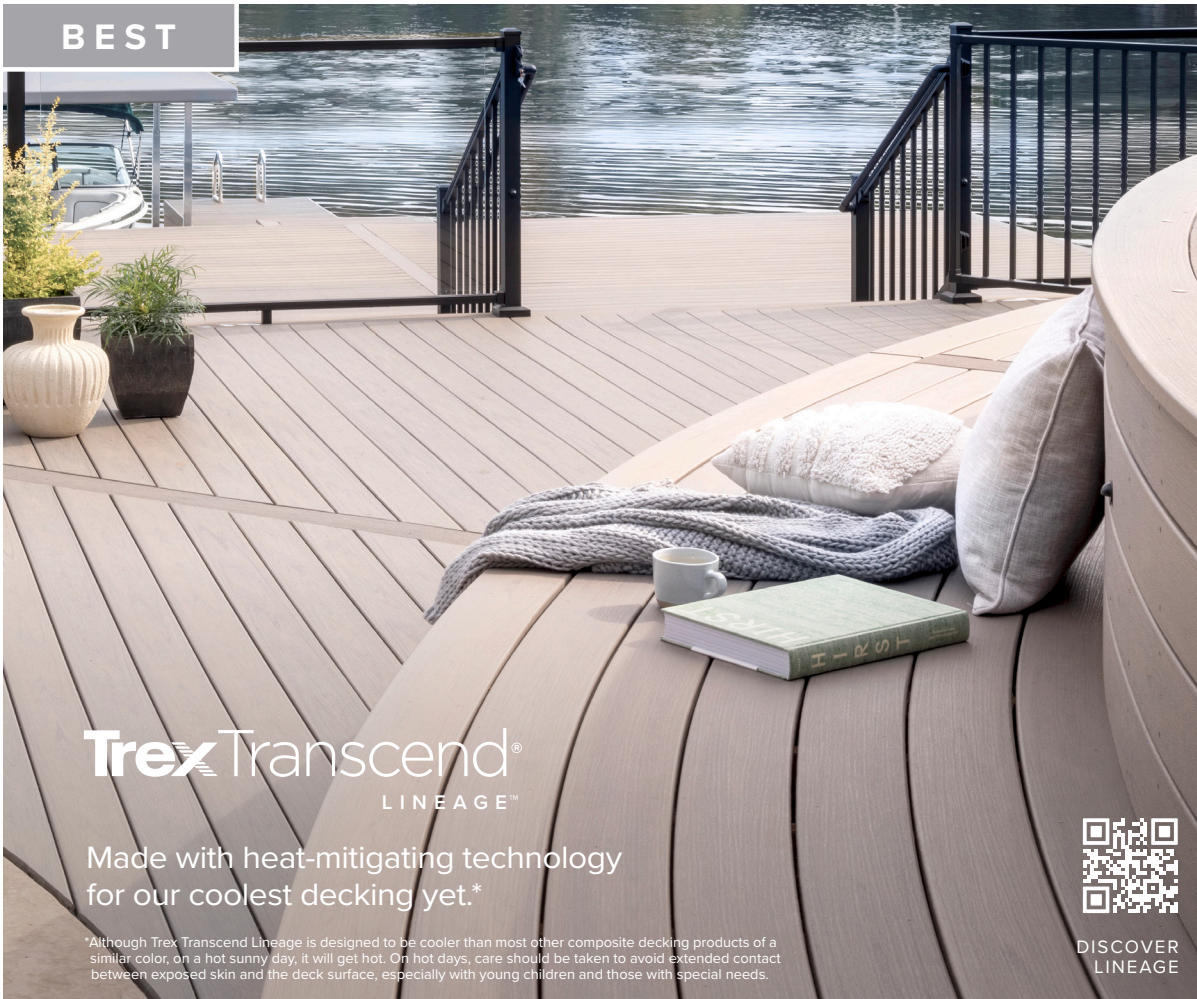

BEST

Trex Transcend®
LINEAGE™

Made with heat-mitigating technology
for our coolest decking yet.*

*Although Trex Transcend Lineage is designed to be cooler than most other composite decking products of a similar color, on a hot sunny day, it will get hot. On hot days, care should be taken to avoid extended contact between exposed skin and the deck surface, especially with young children and those with special needs.

DISCOVER
LINEAGE

$$$$

★★★★★
Scratch Resistance

ISLAND MIST

BISCAYNE

JASPER

RAINIER

CARMEL