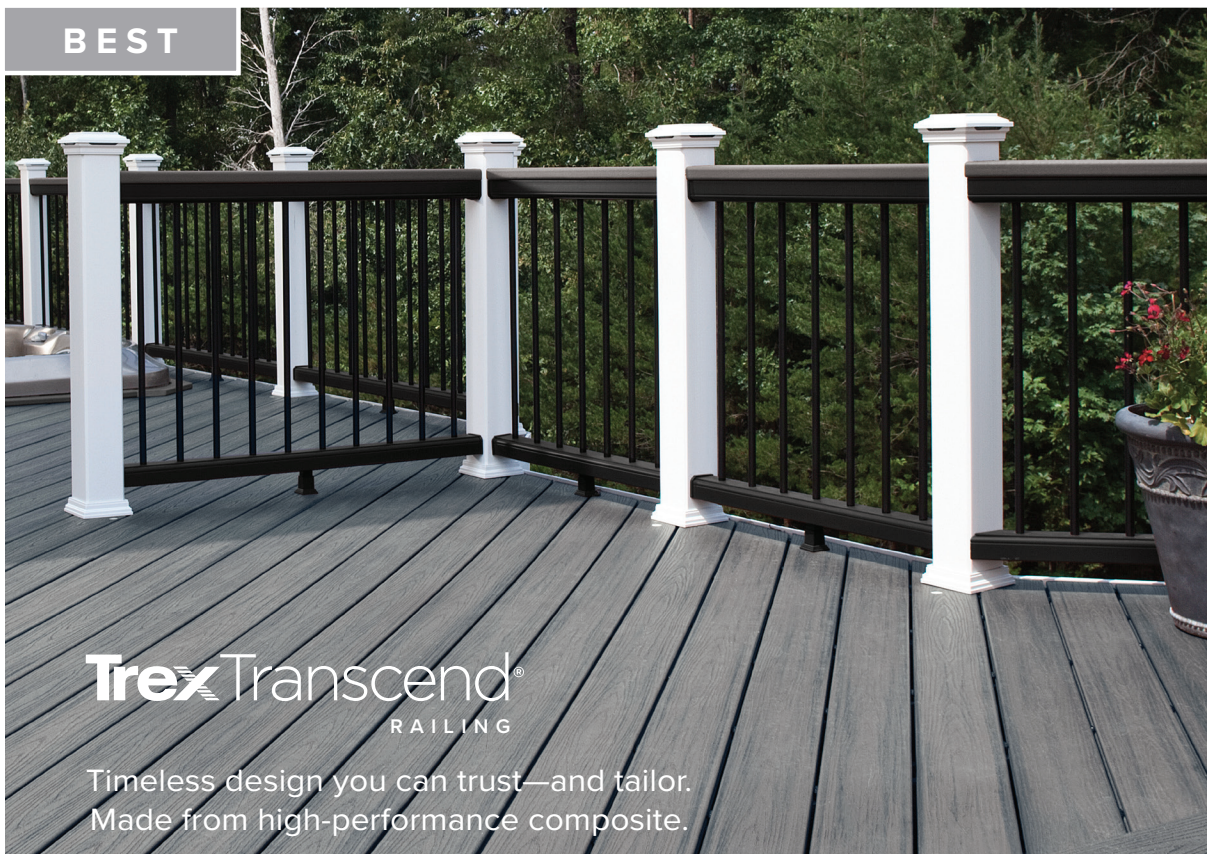

TrexTranscend®
RAILING

Timeless design you can trust—and tailor.
Made from high-performance composite.

Trex Transcend®
COMPOSITE RAILING

Rail+Post Color Options

CHARCOAL BLACK

CLASSIC WHITE

VINTAGE LANTERN

ROPE SWING

Baluster/Infill Options

Vertical Aluminum
Infill Shown.
OTHER OPTIONS AVAILABLE.